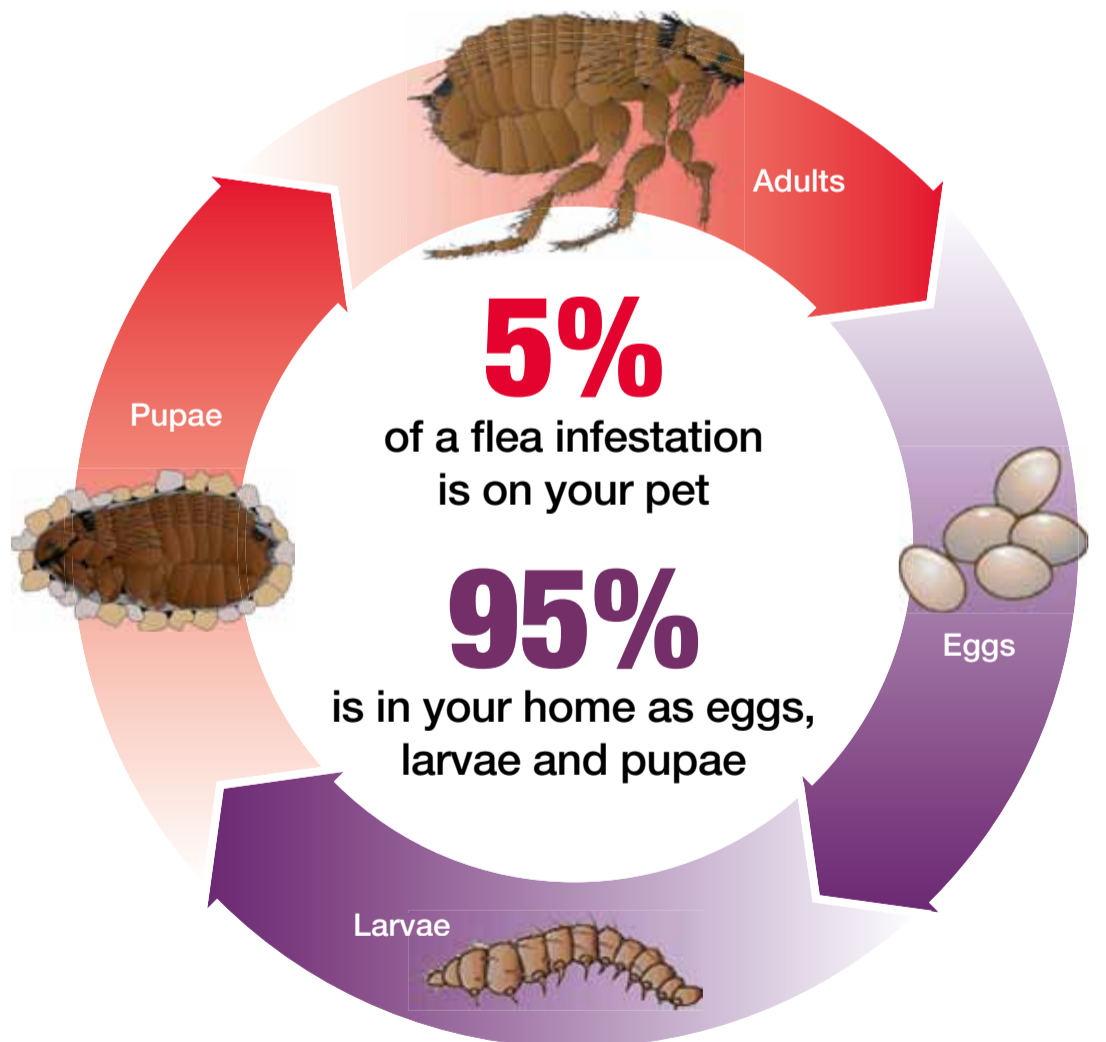

# FILEAS

hiding all  
over your

# HOUSE?

Seek them out with  
**R.I.P Fleas Extra™**  
the complete  
environmental flea solution

A unique triple action formula will break the flea life cycle and protect your home for up to 12 months. Covers an average 3-4 bedroom house. A pleasant floral fragrance.